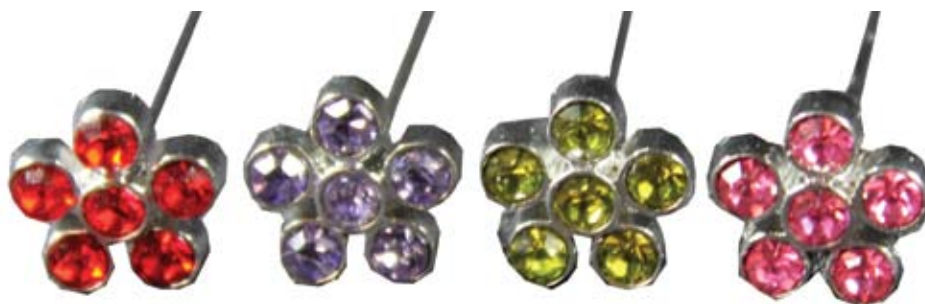

762
1/2" Flower Burst Pin
Ruby, Fuchsia, Amethyst, Peridot
SALE PRICE $2.95 Pkg of 5

CLOSE-OUTS